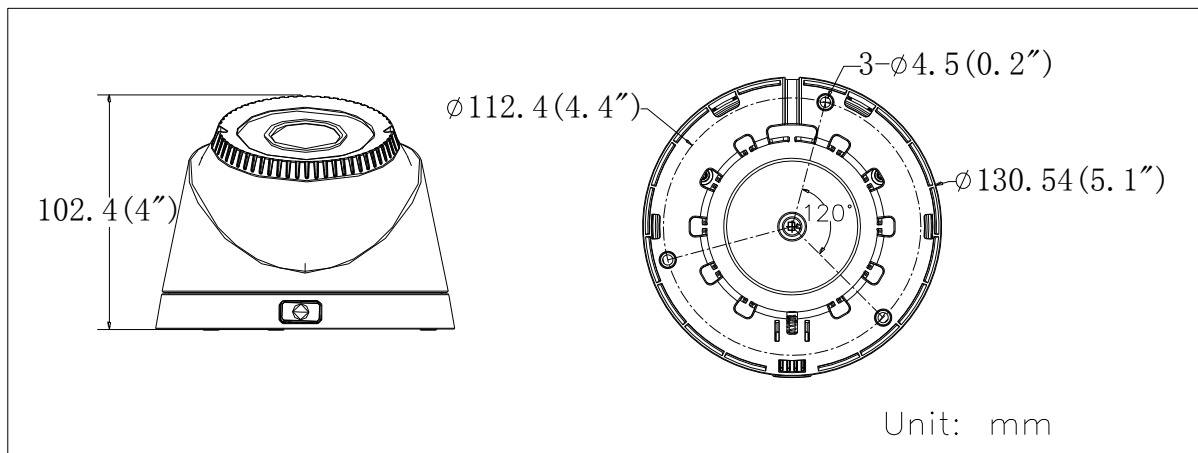

Dimensions