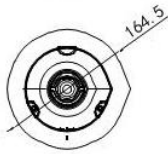

Dimensions

Unit:mm