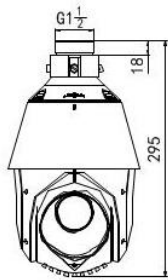

Dimensions

Unit:mm

Accessories